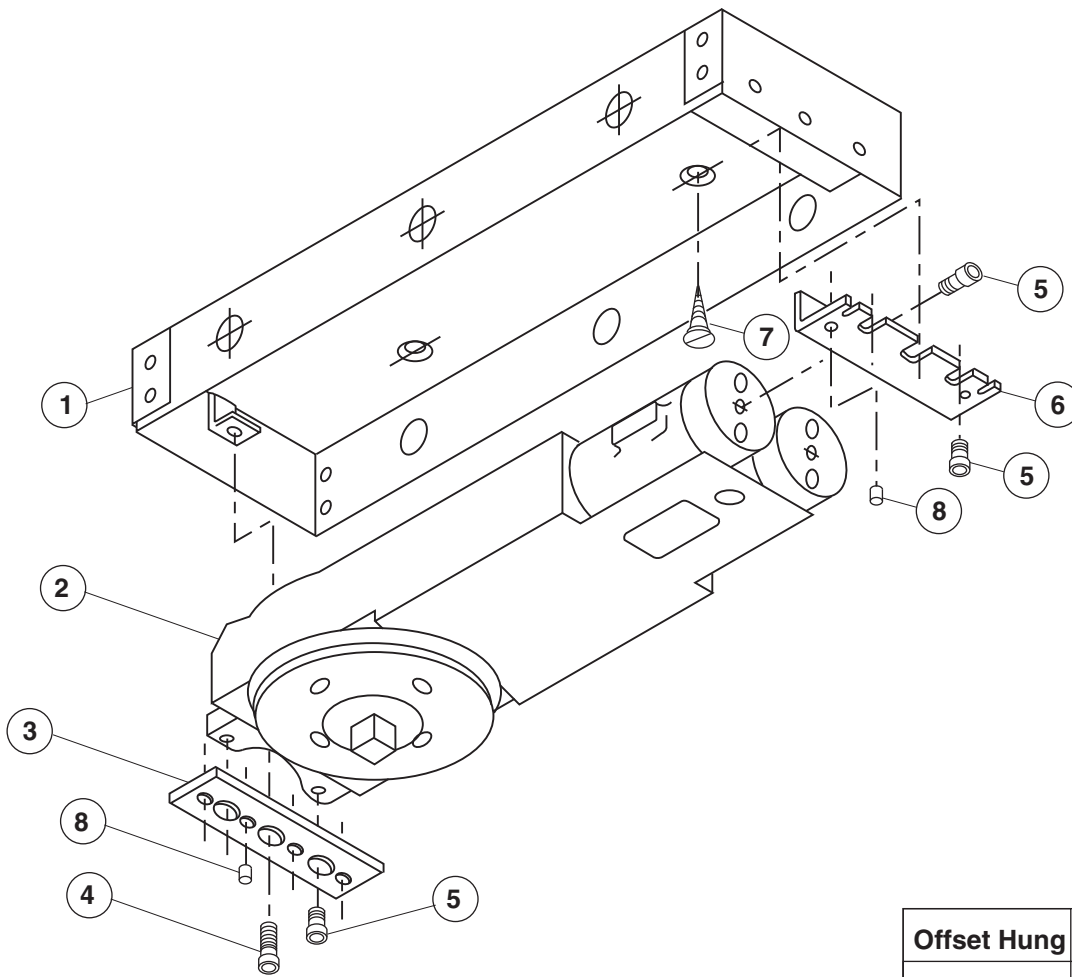

WOOD JAMB INSTALLATION

5-3/8" (136.5) or Wider Head Frame

Offset Hung	A
105°	4-3/4 (120.7)
90°	3-3/4 (95.3)

Item No.	Part No.	Qty.	Description
8	09544006	4	1/4-20x3/8 Soc. Set Scr.
7	01321424	4	1/4x1-1/2 FHPWS SS
6	608053	1	Angle Bracket
5	02244008	6	1/4-20x1/2 RHMS
4	02244014	1	1/4-20x7/8 RHMS
3	608052	1	Adj. Plate
2	608001 to 4	1	Closer Body
1	608049	1	Closer Case

W0608 Series Overhead Concealed Closer Offset Hung

RIXSON®

ASSA ABLOY

www.rixson.com

TEMPLATE NUMBER

OC60485B

DATE

05-09