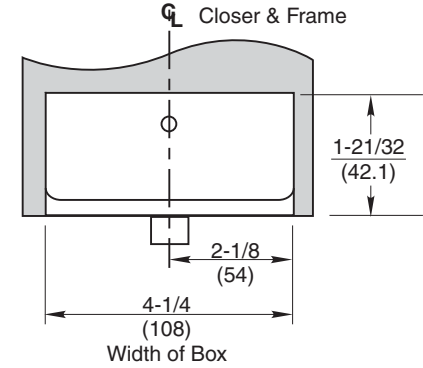

WOOD JAMB INSTALLATION

5-3/8" (136.5) or Wider Head Frame

Offset Hung	A
105°	4-3/4 (120.7)
90°	3-3/4 (95.3)

Item No.	Part No.	Qty.	Description
8	09544006	4	1/4-20x3/8 Soc. Set Scr.
7	01321424	4	1/4x1-1/2 FHPWS SS
6	608053	1	Angle Bracket
5	02244008	6	1/4-20x1/2 RHMS
4	02244014	1	1/4-20x7/8 RHMS
3	608052	1	Adj. Plate
2	608001 to 4	1	Closer Body
1	608049	1	Closer Case

W0608 Series Overhead Concealed Closer Offset Hung

RIXSON®

ASSA ABLOY

www.rixson.com

TEMPLATE NUMBER

OC60485B

DATE

05-09