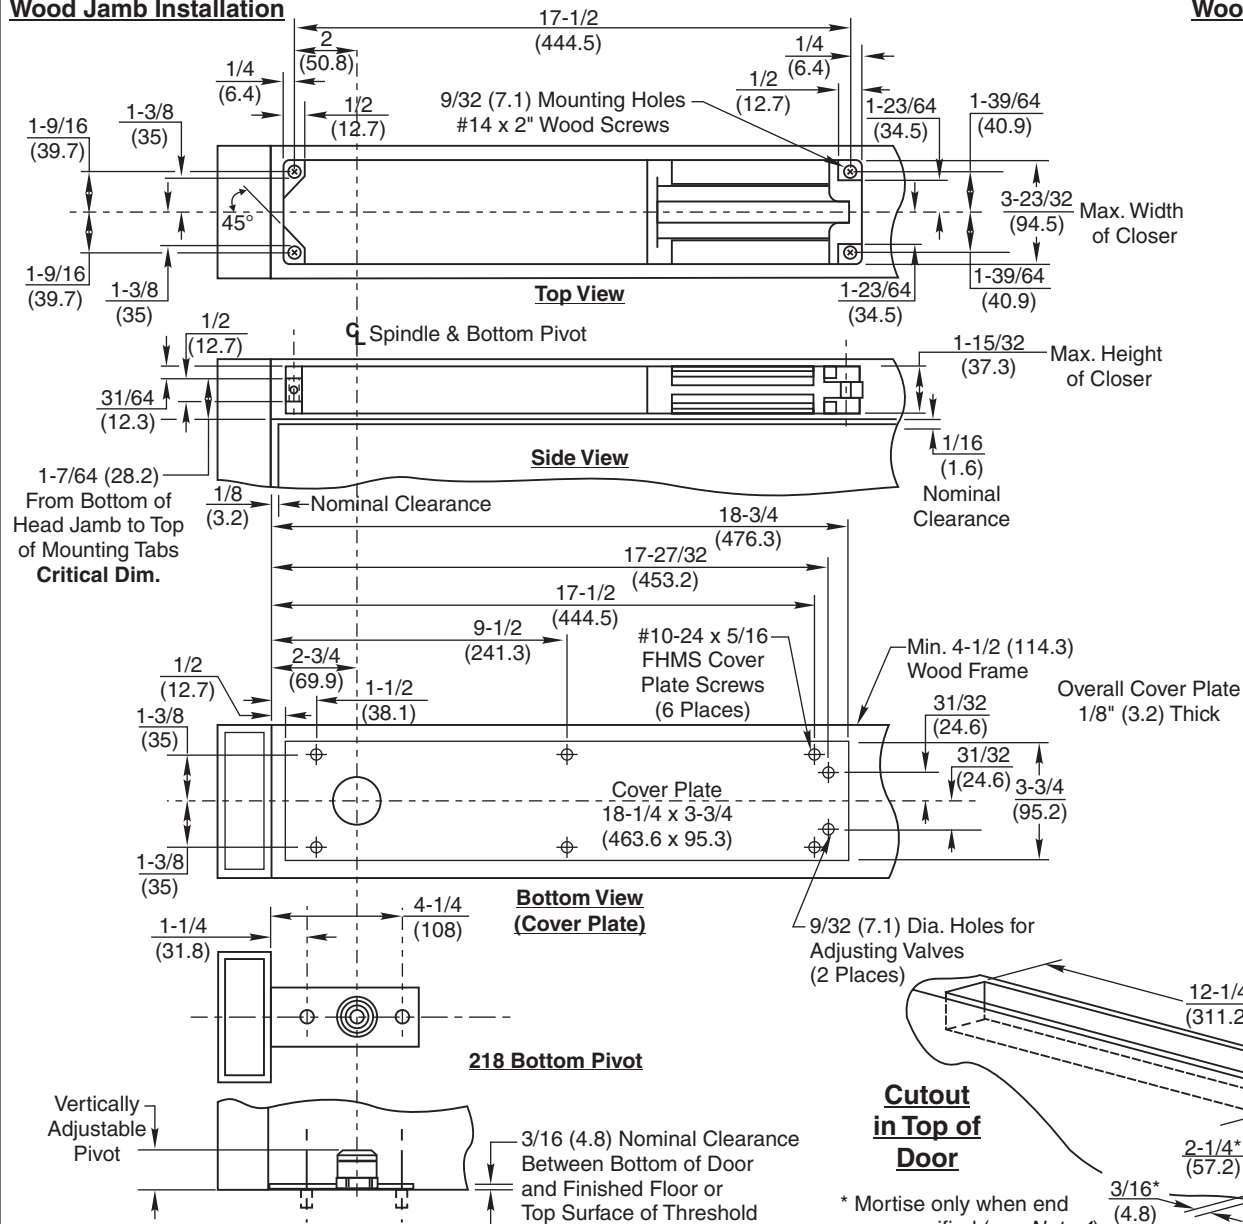

Wood Jamb Installation

Wood Door Installation

NOTES:

1. Do not scale drawing.
2. #198 Wood Mounting Plate details on OC60120B.
3. Single acting operation requires a door stop on the underside of frame.
4. #199 door end cap optional extra. (mortise for top and bottom of door is identical.)
5. Door radius recommended is 2-5/8" (66.7).
6. All dimensions given in inches (mm).

W700 Single Acting & W800 Double Acting Overhead Concealed Door Closer Center Hung for Wood Doors and Wood Frames

RIXSON®

ASSA ABLOY

www.rixson.com

TEMPLATE NUMBER

OC60120

DATE

04-09

198 Wood Mounting Plate Center Hung

- NOTES:
1. Do not scale drawing.
 2. Right hand shown.
 3. All dimensions given in inches (mm).

W700 Single Acting & W800 Double Acting Overhead Concealed Door Closer Center Hung for Wood Doors and Wood Frames