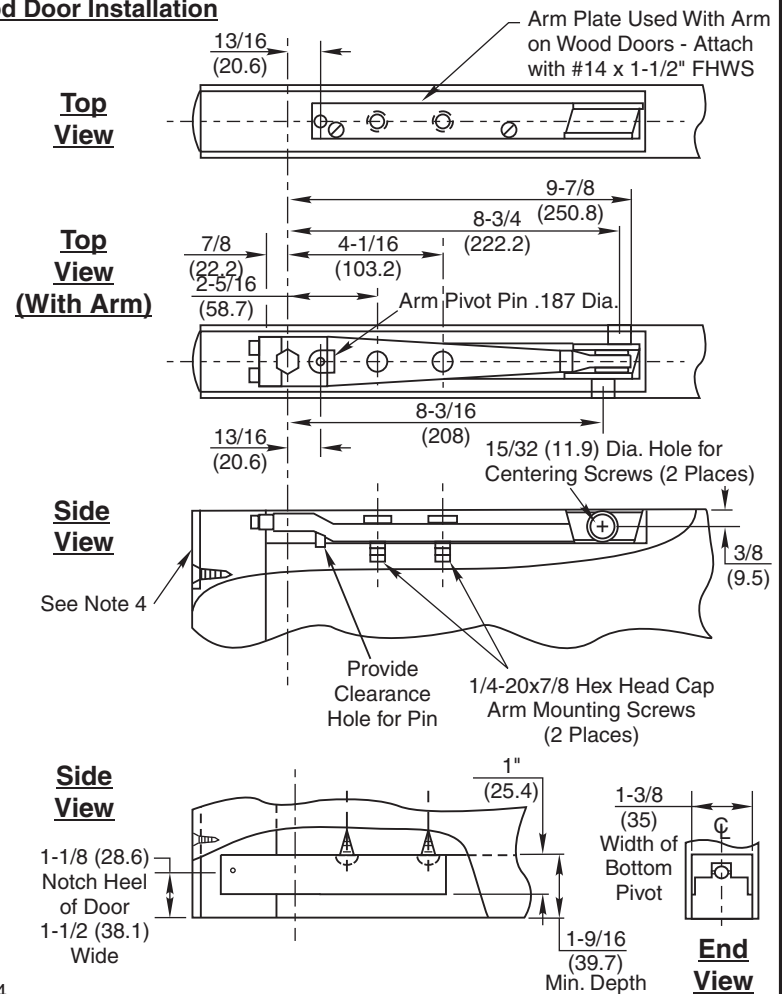

Wood Jamb Installation

Wood Door Installation

NOTES:

1. Do not scale drawing.
2. #198 Wood Mounting Plate details on OC60120B.
3. Single acting operation requires a door stop on the underside of frame.
4. #199 door end cap optional extra. (mortise for top and bottom of door is identical.)
5. Door radius recommended is 2-5/8" (66.7).
6. All dimensions given in inches (mm).

W700 Single Acting & W800 Double Acting Overhead Concealed Door Closer Center Hung for Wood Doors and Wood Frames

RIXSON®

ASSA ABLOY

www.rixson.com

TEMPLATE NUMBER

OC60120

DATE

04-09

198 Wood Mounting Plate Center Hung

- NOTES:
1. Do not scale drawing.
 2. Right hand shown.
 3. All dimensions given in inches (mm).

W700 Single Acting & W800 Double Acting Overhead Concealed Door Closer Center Hung for Wood Doors and Wood Frames