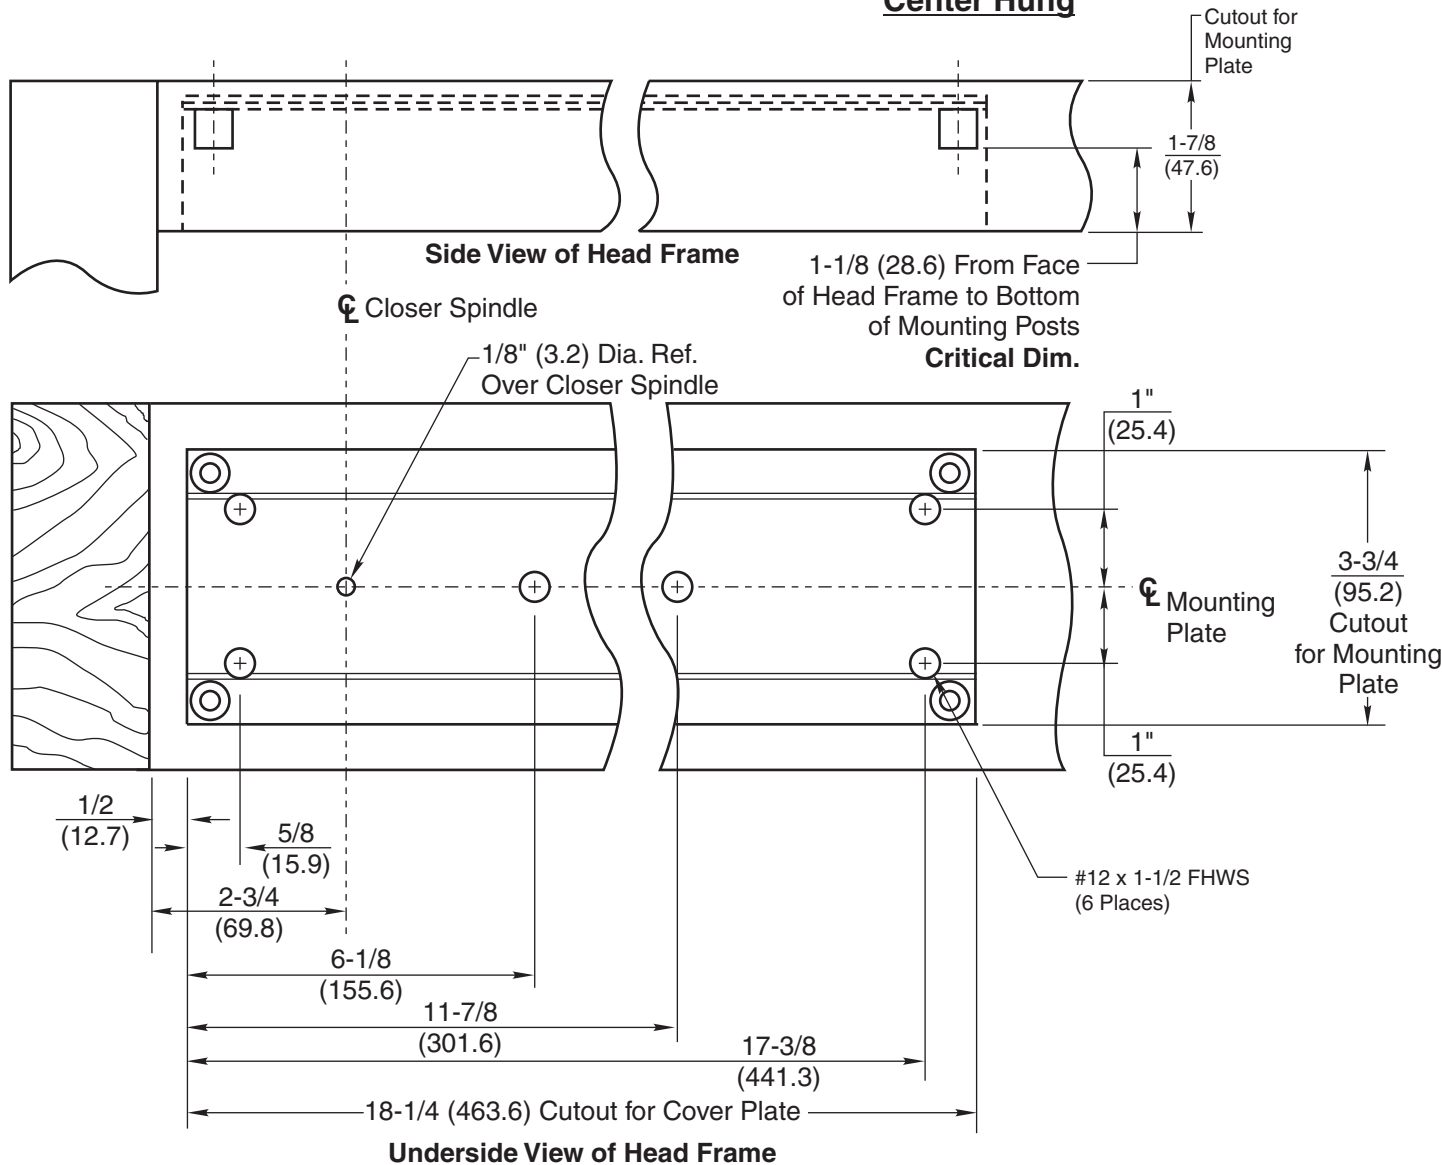

Wood Jamb Installation

Wood Door Installation

NOTES:

1. Do not scale drawing.
2. #198 Wood Mounting Plate details on OC60120B.
3. Single acting operation requires a door stop on the underside of frame.
4. #199 door end cap optional extra. (mortise for top and bottom of door is identical.)
5. Door radius recommended is 2-5/8" (66.7).
6. All dimensions given in inches (mm).

W700 Single Acting & W800 Double Acting Overhead Concealed Door Closer Center Hung for Wood Doors and Wood Frames

RIXSON®

ASSA ABLOY

www.rixson.com

TEMPLATE NUMBER

OC60120

DATE

04-09

198 Wood Mounting Plate Center Hung

- NOTES:
1. Do not scale drawing.
 2. Right hand shown.
 3. All dimensions given in inches (mm).

W700 Single Acting & W800 Double Acting Overhead Concealed Door Closer Center Hung for Wood Doors and Wood Frames