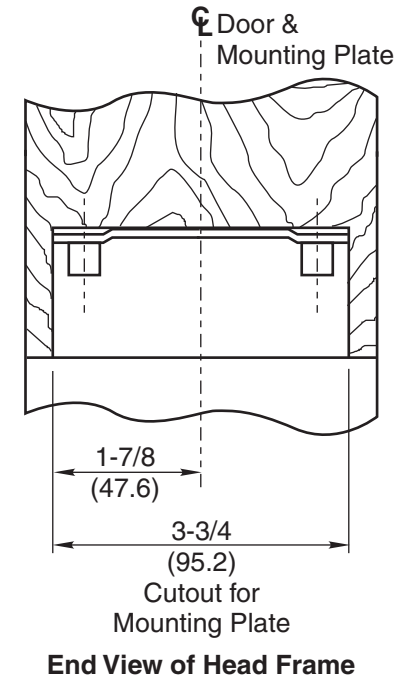

Wood Jamb Installation

Wood Door Installation

NOTES:

1. Do not scale drawing.
2. #198 Wood Mounting Plate details on OC60120B.
3. Single acting operation requires a door stop on the underside of frame.
4. #199 door end cap optional extra. (mortise for top and bottom of door is identical.)
5. Door radius recommended is 2-5/8" (66.7).
6. All dimensions given in inches (mm).

W700 Single Acting & W800 Double Acting Overhead Concealed Door Closer Center Hung for Wood Doors and Wood Frames

RIXSON®

ASSA ABLOY

www.rixson.com

TEMPLATE NUMBER

OC60120

DATE

04-09

198 Wood Mounting Plate Center Hung

- NOTES:
1. Do not scale drawing.
 2. Right hand shown.
 3. All dimensions given in inches (mm).

W700 Single Acting & W800 Double Acting Overhead Concealed Door Closer Center Hung for Wood Doors and Wood Frames