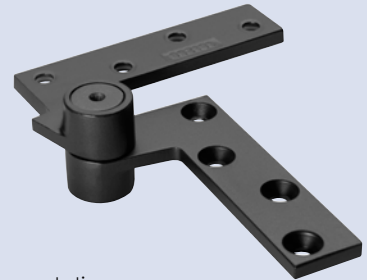

RIXSON Presents Black Suede

Black Suede (BSP) is a permanent matte finish that conveys sophisticated elegance. Tested to ANSI/BHMA A156.18 standards, BSP delivers a “suede-like” feel.

Black Suede (BSP) is offered on all RIXSON products.

Pricing can be found in the current price book on the extranet. Standard lead times apply.

For additional information, contact your local ASSA ABLOY Door Security Solutions Representative.

RIXSON Specialty Door Controls
3000 Highway 74 East • Monroe, NC 28112
Tel: 800-457-5670 • Fax: 800-221-0489

RIXSON® and RIXSON and Design® are registered trademarks of Yale Security Inc., an ASSA ABLOY Group company. Copyright © 2018, Yale Security Inc., an ASSA ABLOY Group company. All rights reserved. Reproduction in whole or in part without the express written permission of Yale Security Inc. is prohibited.

44082-4/18